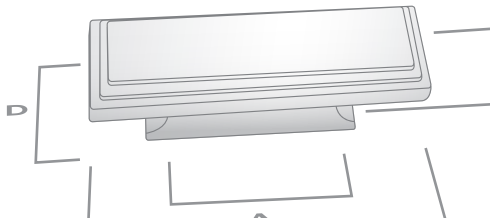

SPECIFICATION SHEET

BUCKHURST

The Heritage Collection

Knob

Handle

Code	CTC (A)	Length (B)	Height (D)	Projection (C)	Finish
402.016.06	16mm	50mm	23mm	23mm	Polished Chrome
402.016.10	16mm	50mm	23mm	23mm	Dull Brushed Nickel
402.016.38	16mm	50mm	23mm	23mm	Brushed Antique Brass

Code	CTC (A)	Length (B)	Height (D)	Projection (C)	Finish
402.128.06	128mm	158mm	27mm	28mm	Polished Chrome
402.128.10	128mm	158mm	27mm	28mm	Dull Brushed Nickel
402.128.38	128mm	158mm	27mm	28mm	Brushed Antique Brass
402.192.06	192mm	222mm	27mm	28mm	Polished Chrome
402.192.10	192mm	222mm	27mm	28mm	Dull Brushed Nickel
402.192.38	192mm	222mm	27mm	28mm	Brushed Antique Brass