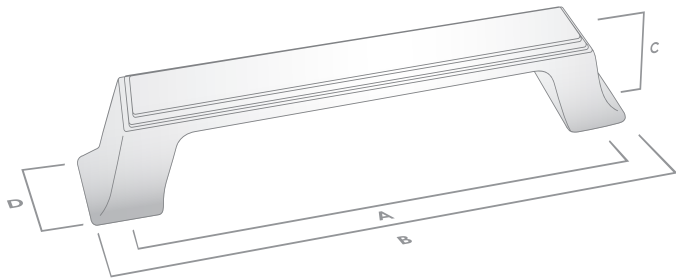

SPECIFICATION SHEET

BUCKHURST

The Heritage Collection

Knob

Handle

Code	CTC (A)	Length (B)	Height (D)	Projection (C)	Finish
402.016.06	16mm	50mm	23mm	23mm	Polished Chrome
402.016.10	16mm	50mm	23mm	23mm	Dull Brushed Nickel
402.016.38	16mm	50mm	23mm	23mm	Brushed Antique Brass

Code	CTC (A)	Length (B)	Height (D)	Projection (C)	Finish
402.128.06	128mm	158mm	27mm	28mm	Polished Chrome
402.128.10	128mm	158mm	27mm	28mm	Dull Brushed Nickel
402.128.38	128mm	158mm	27mm	28mm	Brushed Antique Brass
402.192.06	192mm	222mm	27mm	28mm	Polished Chrome
402.192.10	192mm	222mm	27mm	28mm	Dull Brushed Nickel
402.192.38	192mm	222mm	27mm	28mm	Brushed Antique Brass